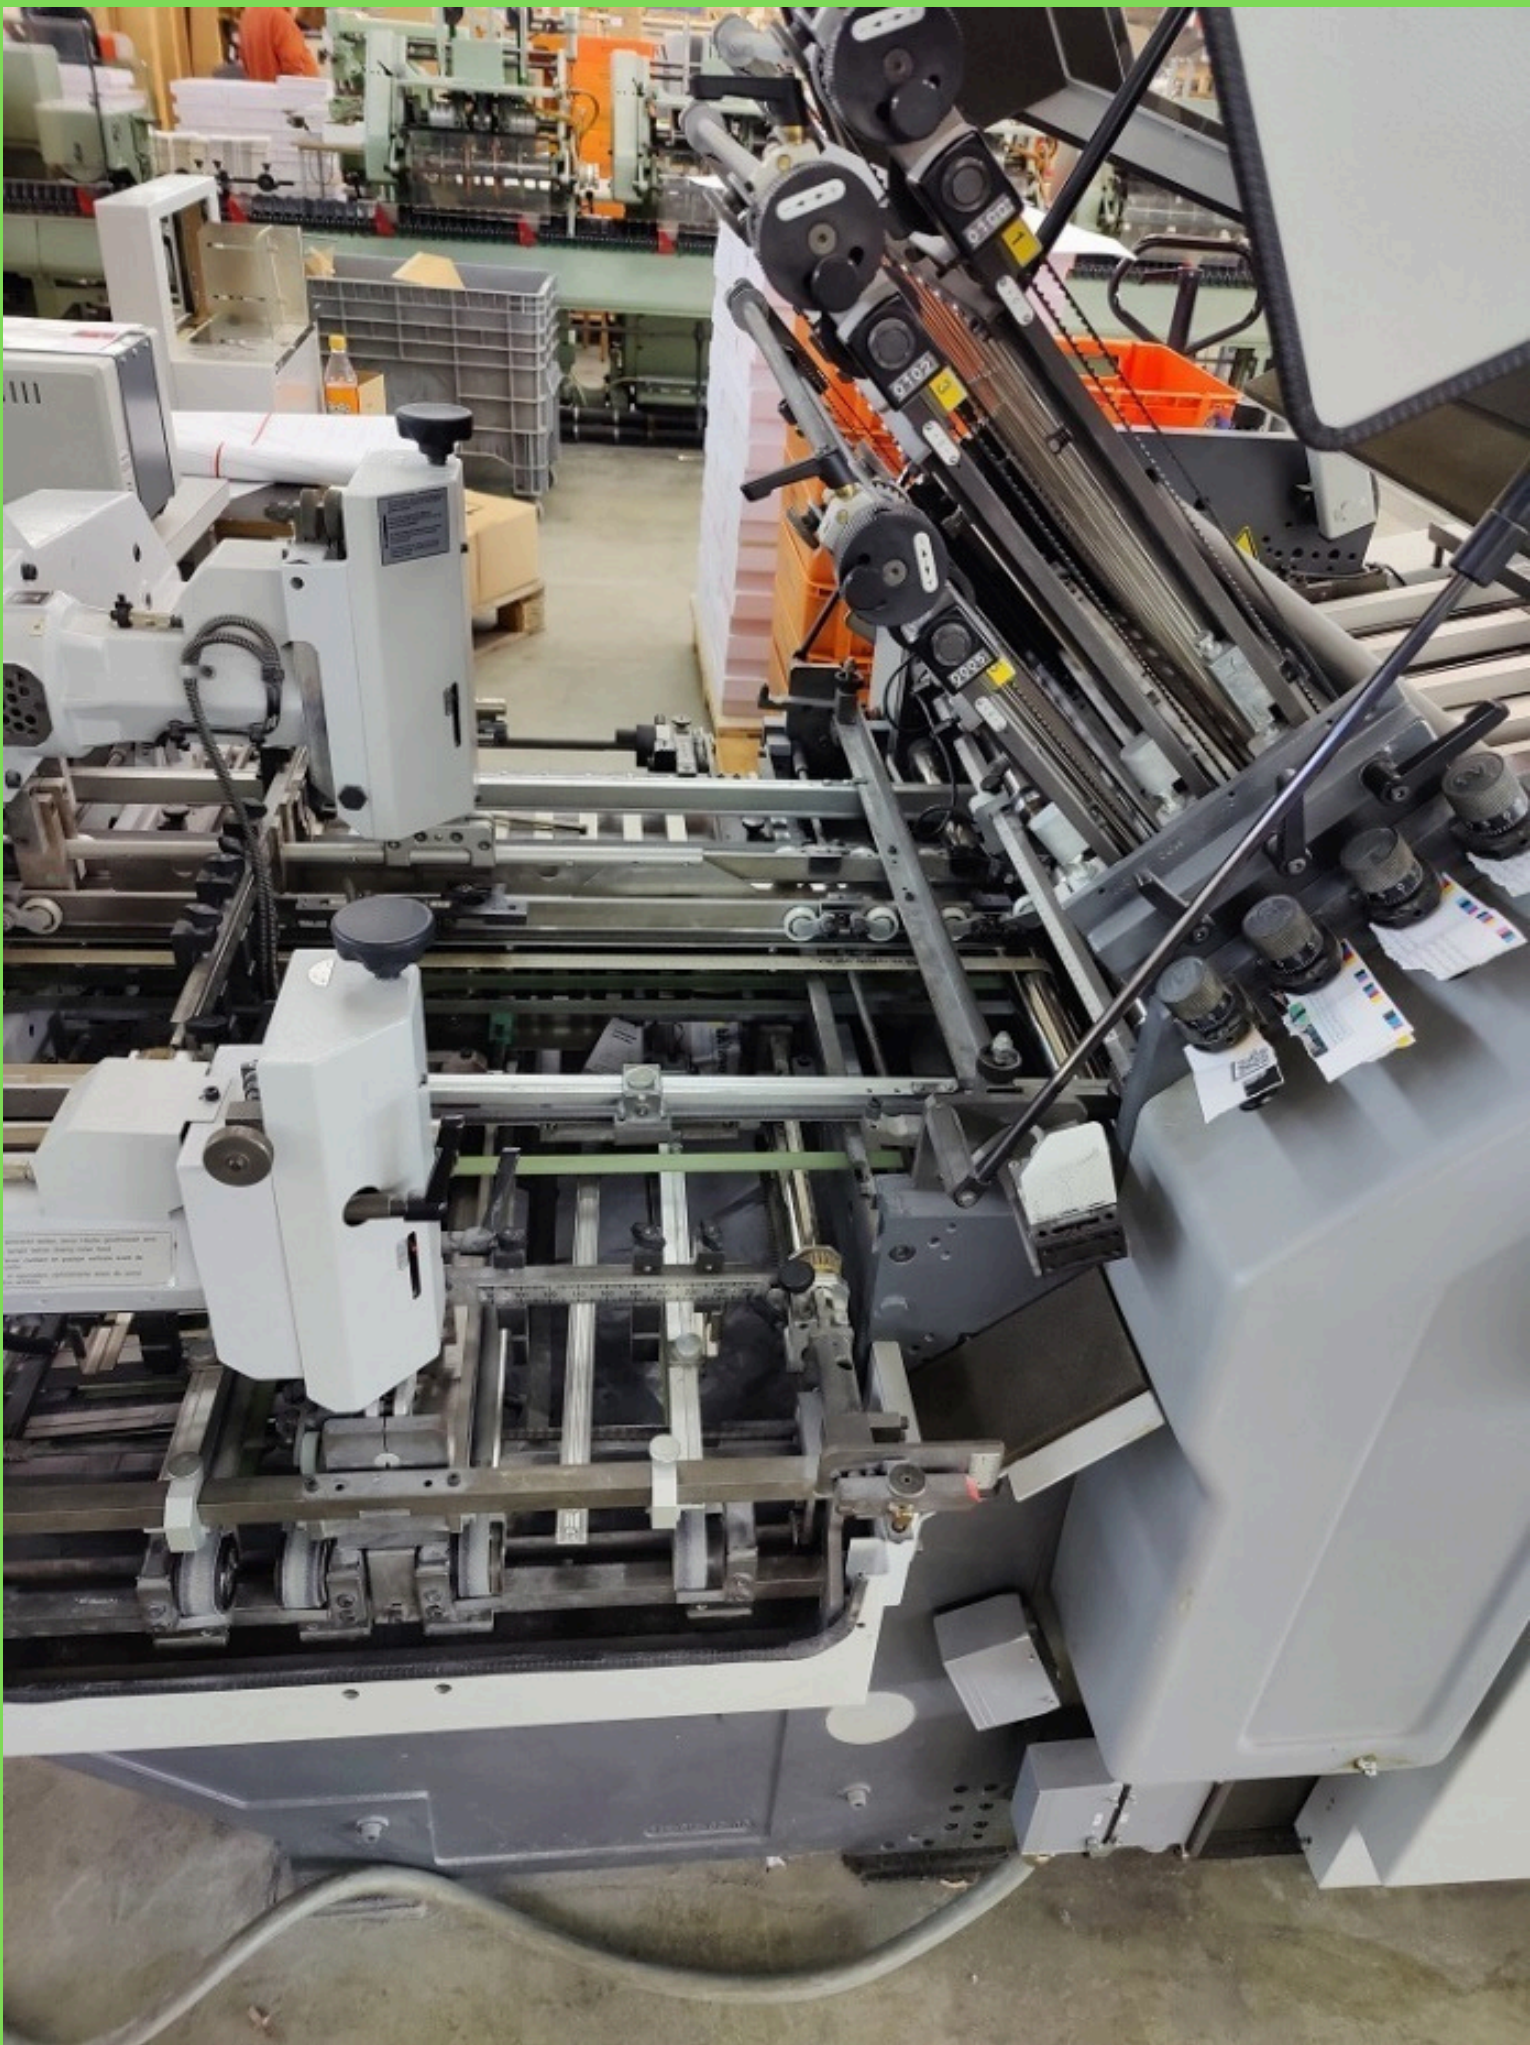

Folding Machine

Heidelberg Stahlfolder KD 66/6 KTL - PD